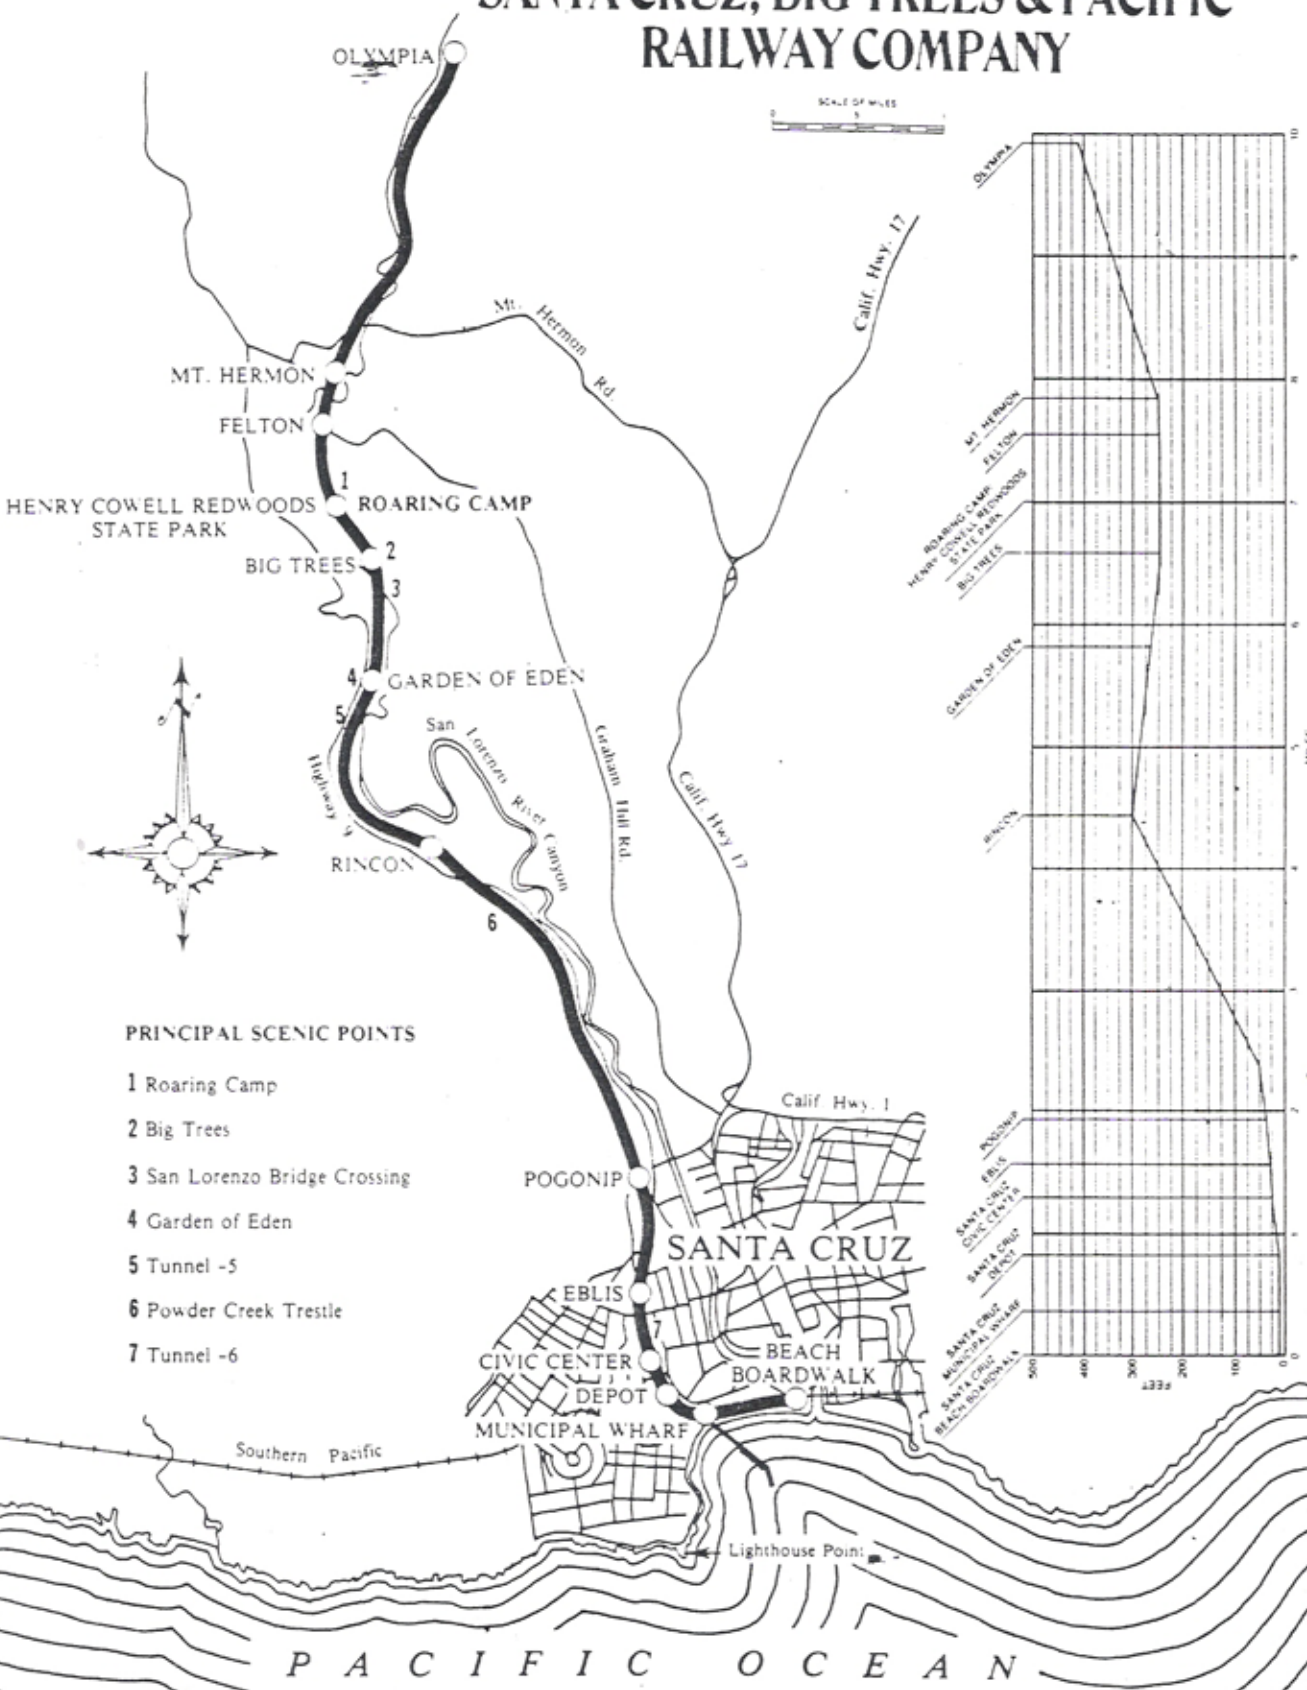

SANTA CRUZ, BIG TREES & PACIFIC RAILWAY COMPANY

PRINCIPAL SCENIC POINTS

- 1 Roaring Camp
- 2 Big Trees
- 3 San Lorenzo Bridge Crossing
- 4 Garden of Eden
- 5 Tunnel -5
- 6 Powder Creek Trestle
- 7 Tunnel -6

PACIFIC OCEAN